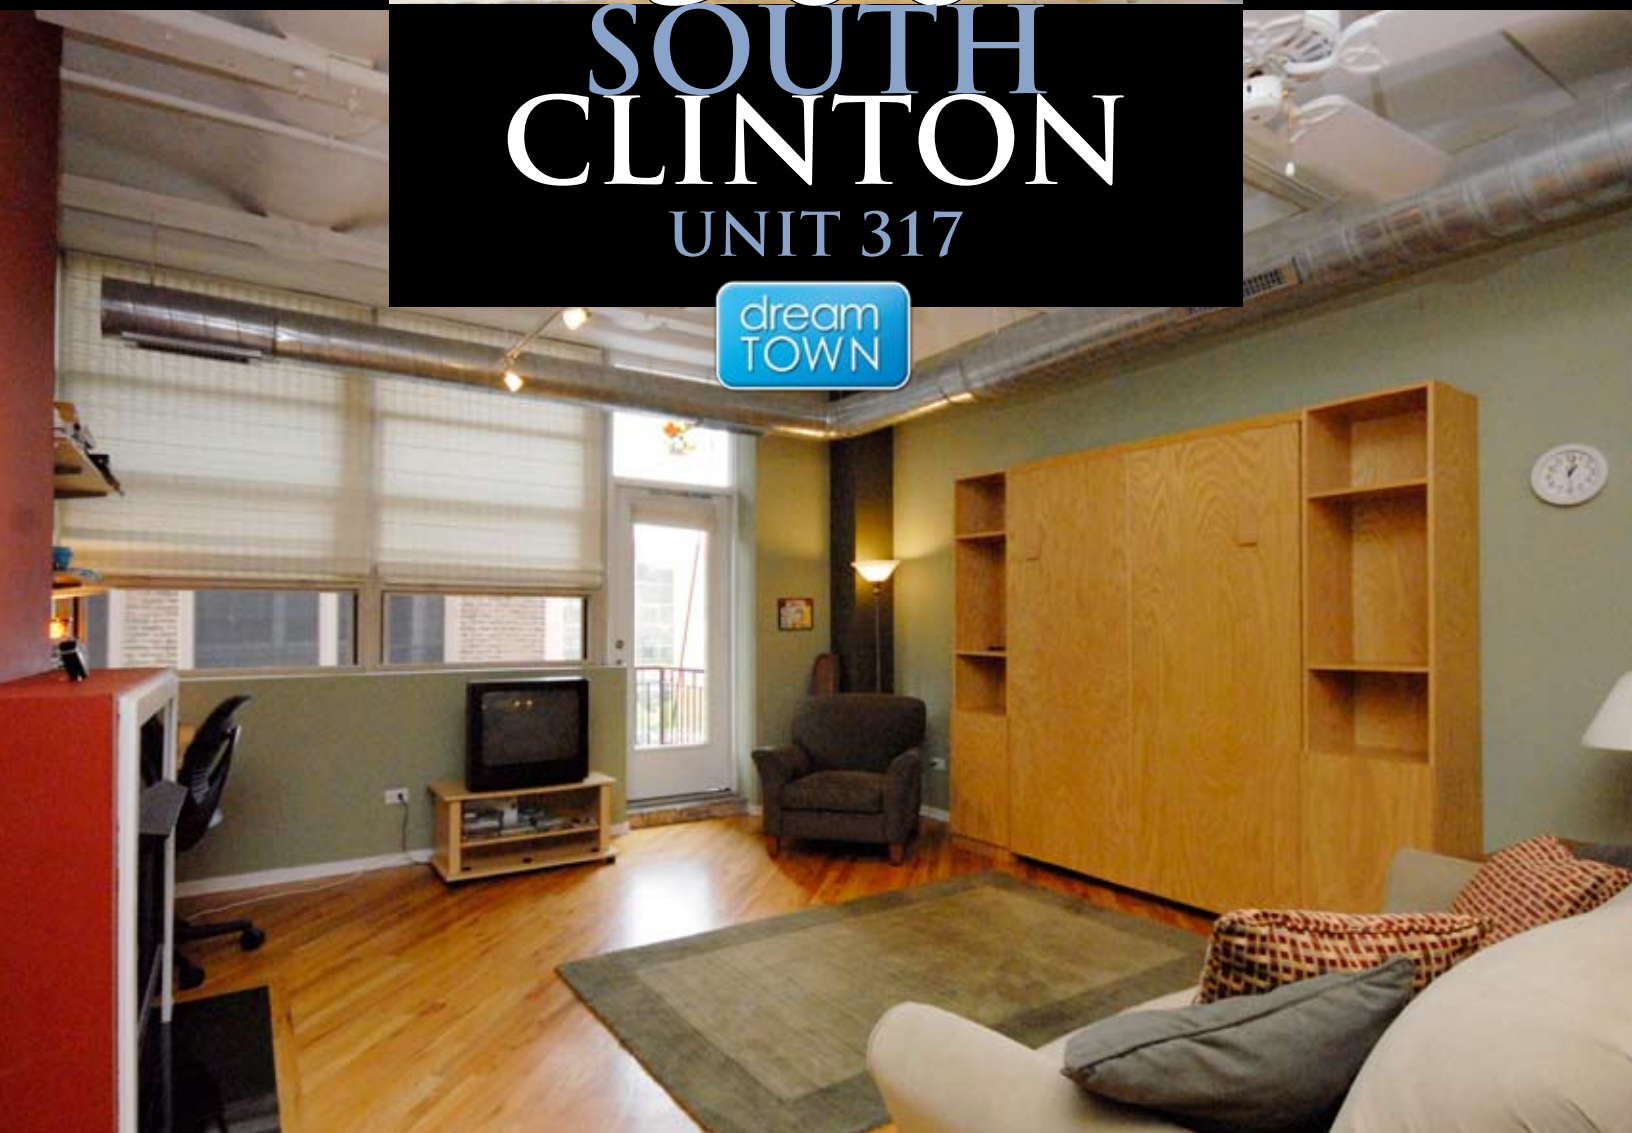

500  
SOUTH  
CLINTON  
UNIT 317

700 SQUARE FEET SOUTH FACING UNIT  
WEST LOOP STUDIO › PARKING INCLUDED

# 500 S. CLINTON › UNIT 317 › WEST LOOP

- Huge Studio With Amazing Closet Space
- Granite Counters
- Diagonal Hardwood Floors
- Gas Fireplace
- Built-In Murphy Bed
- In Unit Washer/Dryer
- Doorperson, Exercise Room, Cleaners On Site!
- Parking Included!!!
- Close To All Theater, Transportation, Shopping, Nightlife, And Downtown

PRICED TO SELL! Huge 700+sq feet south facing studio is the perfect in-town or starter home for your Conventional/FHA/VA buyer. Features include: granite, walk-in closets, fireplace, built-in murphy bed, in-unit laundry, doorperson, exercise room, and cleaners. Parking is INCLUDED! Close to ALL transportation, theater, shopping, and everything that downtown has to offer!!!