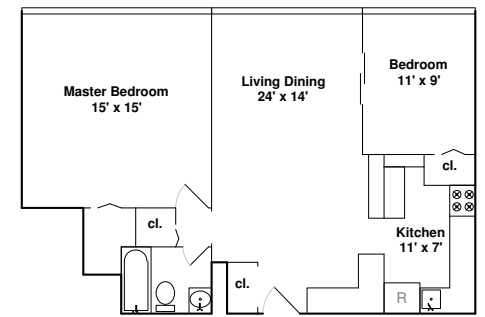

Immaculate 2 bedroom condo in prime Lakeview location! Hardwood floors, 42" cherry cabinetry, granite countertops with undermount sink, Stainless Steel appliances, large breakfast bar, marble bathroom, custom built in computer station with granite countertop, track lighting, 2 walk-in closets, storage & lovely views. Amenities include sundeck, exercise room, & doorman. Steps to Lake, groceries, Wrigley & much more!

Nothing to do but move in!!!

3550 N Lake Shore Drive | Unit 904 | Lakeview
2 Bedroom | 1 Bathroom | South & East Exposure with Lake View

George Selas
312-925-7666 cell | 312-698-8530 office
www.GeorgeSelas.com

© 2009 Dream Town Realty, Inc. All information subject to errors, omissions, prior sale, changes, or withdrawal without notice.