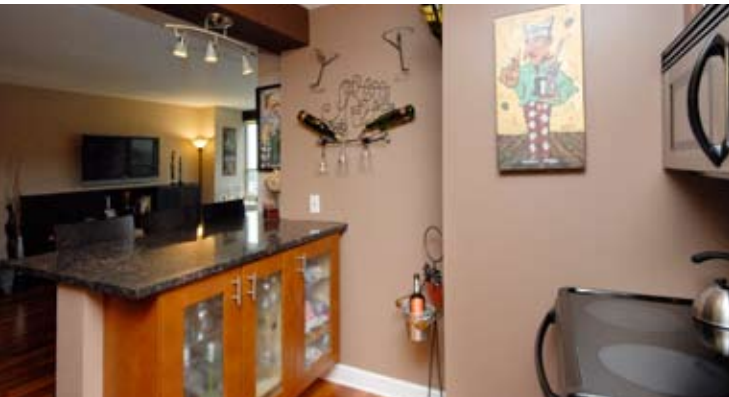

Nothing to do but move in!!!