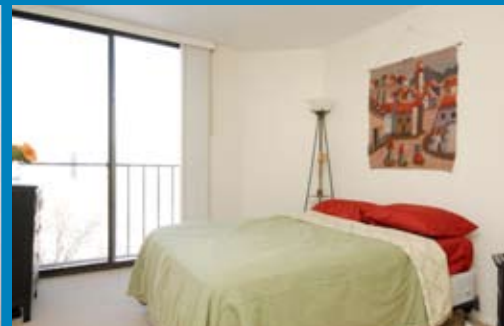

# W. Fullerton #1208

2 Bed  
2 Bath  
Lincoln Park

Walk-in and enjoy amazing Lincoln Park and lake views in rarely available NW corner unit. Floor to ceiling windows throughout. Large master suite and open living area with separate dining space plus breakfast bar. Assessment includes ac/heat/cable. Extra storage in full amenity building; 24-Hour doorman, workout facility, sundeck and on-site management. Walk to everything, or rent a valet space in building!

### Highlights

- floor to ceiling windows
- fabulous park and lake views
- open living areas
- breakfast bar
- large master suite
- in unit washer and dryer
- extra storage
- 24 hour doorman
- exercise facility
- on site management
- sun deck