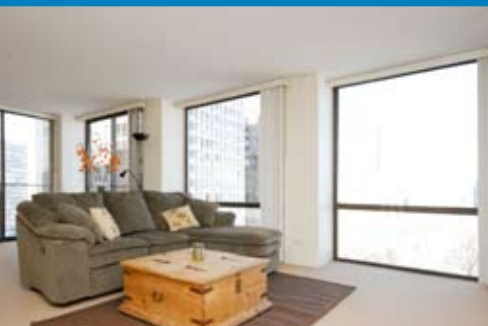

# W. Fullerton #1208

2 Bed  
2 Bath  
Lincoln Park

Walk-in and enjoy amazing Lincoln Park and lake views in rarely available NW corner unit. Floor to ceiling windows throughout. Large master suite and open living area with separate dining space plus breakfast bar. Assessment includes ac/heat/cable. Extra storage in full amenity building; 24-Hour doorman, workout facility, sundeck and on-site management. Walk to everything, or rent a valet space in building!

### Highlights

- floor to ceiling windows
- fabulous park and lake views
- open living areas
- breakfast bar
- large master suite
- in unit washer and dryer
- extra storage
- 24 hour doorman
- exercise facility
- on site management
- sun deck